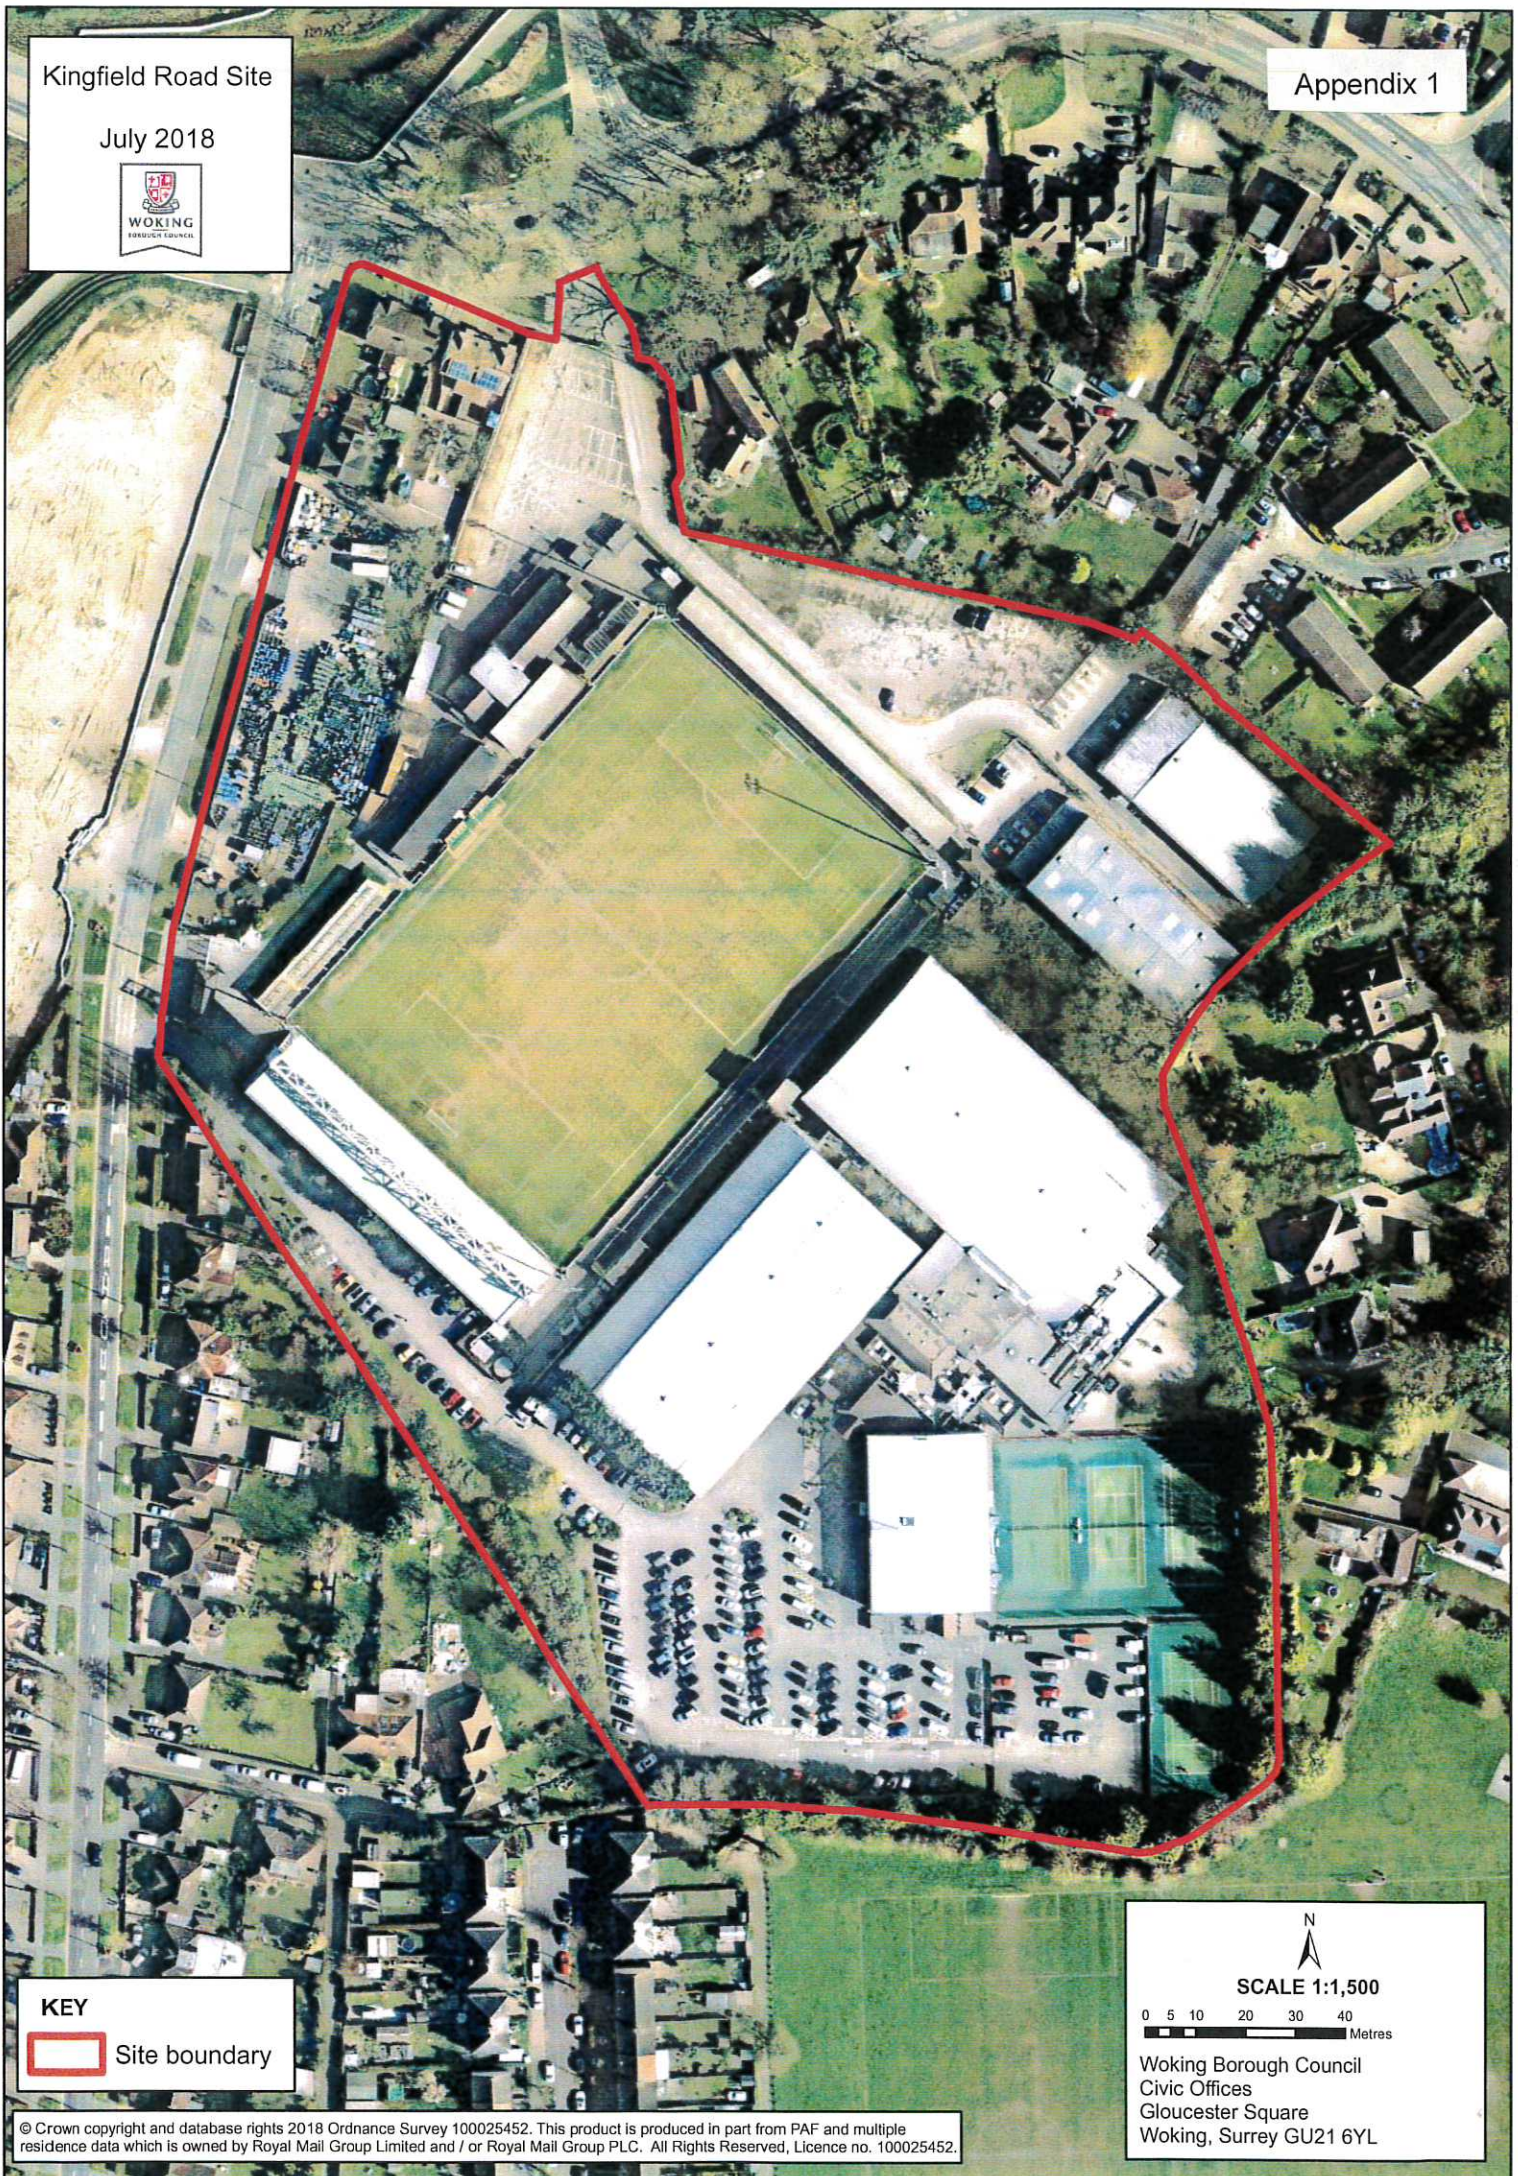

July 2018

**KEY**  
 Site boundary

N  
SCALE 1:1,500  
0 5 10 20 30 40 Metres  
Woking Borough Council  
Civic Offices  
Gloucester Square  
Woking, Surrey GU21 6YL